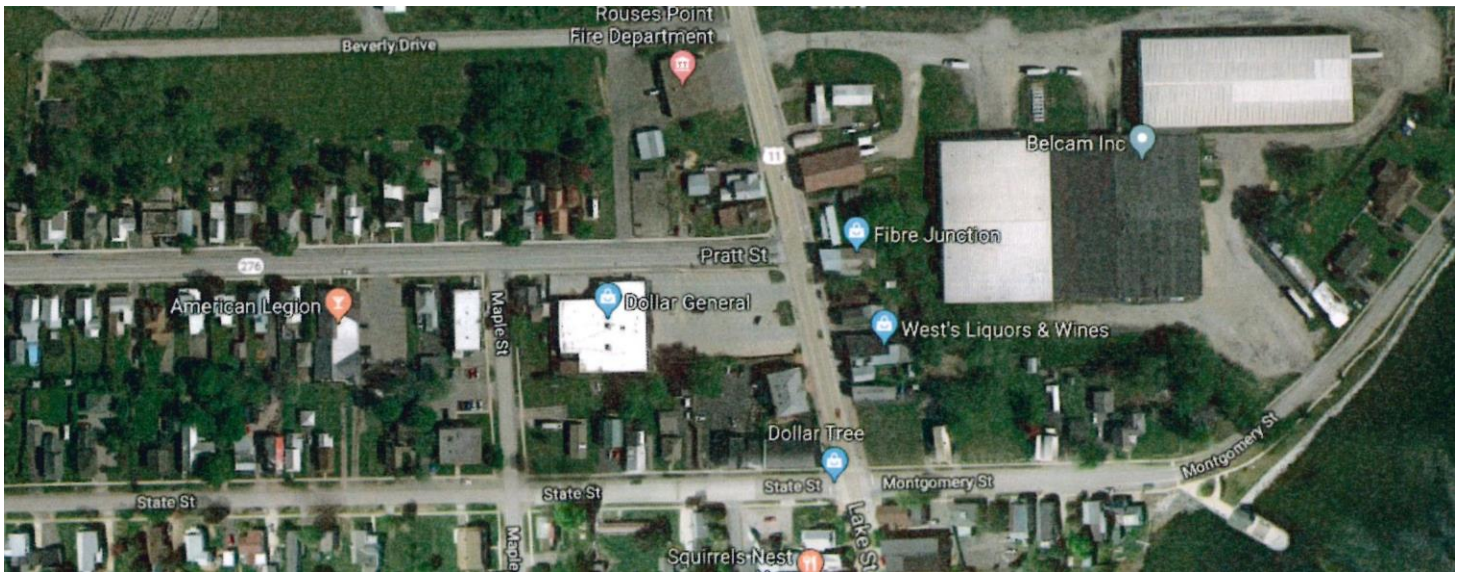

Acknowledgement will be given within 2 weeks after receipt of registration

See reverse side for map and lodging.

Map: America Legion, 29 Platt Street, Rouses Point, New York

Lodging:

For all hotels that have the reduced room rates, when making your reservations, indicated that you are with the “Rutland RRHS”

446 Route 3

Plattsburgh, New York